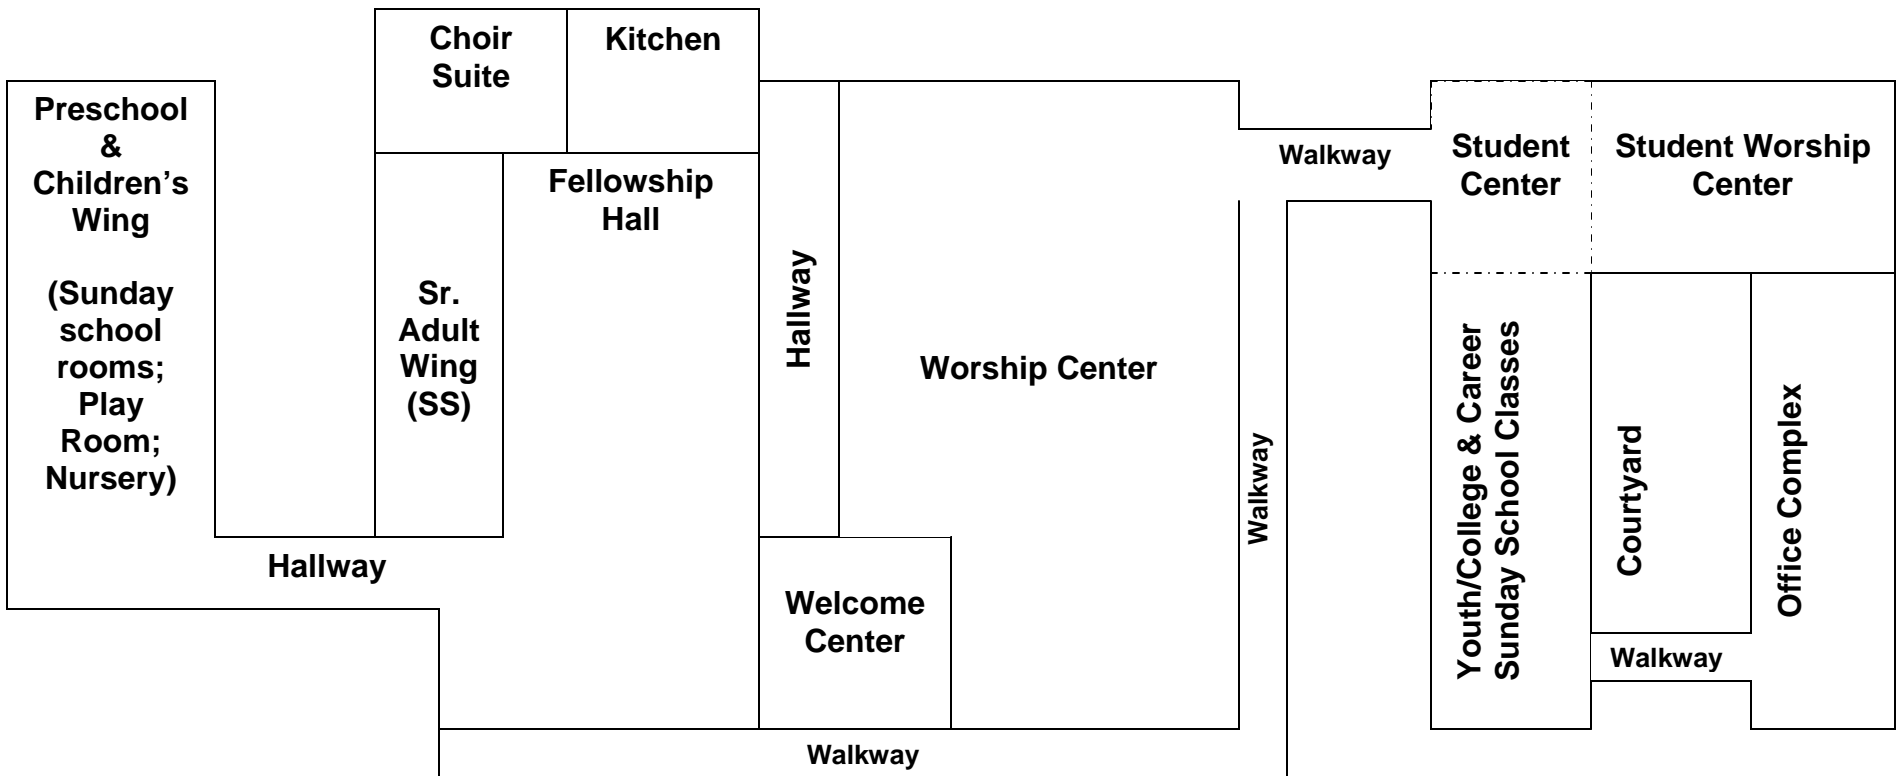

Raymond Road Baptist Church Campus Map

Children's Sunday school classes meet in the Preschool & Children's Wing

Youth Sunday school classes meet in the Student Center

Adult Sunday school classes meet on the second floor, above the Worship Center/Fellowship Hall and in the Sr. Adult Wing